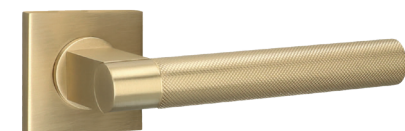

## IMPERIAL

Art. 200-R0

designer: Frederik Delbart  
Satin Brass / Laiton Satiné / Messing Satijn

---

## PALMA

Art. 193-R0

designer: Julien Renault  
Matt Bronze / Bronze Mat / Mat Brons

---

## ATHENA

Art. 198-R0

designer: Frederik Delbart  
Satin Brass / Laiton Satiné / Messing Satijn

---