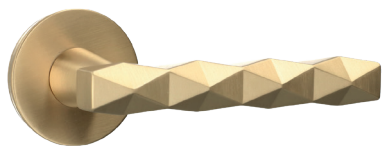

## IMPERIAL

Art. 200-R0

designer: Frederik Delbart  
Satin Brass / Laiton Satiné / Messing Satijn

---