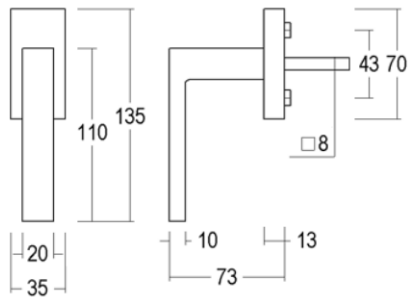

Quincalux

Stockholm Collection - Window hardware

Product information

Collection	Stockholm
Type	Window hardware
Reference	159-DK-22-11
Finish	Satin brass (22)
Unity	Piece
Material	Brass
Use	Indoor
length	110 mm
Width	20 mm
Height	73 mm
Drilling distance	43 mm
Size spindle	7 mm
Size length	50 mm
Productie	Handgemaakt in België