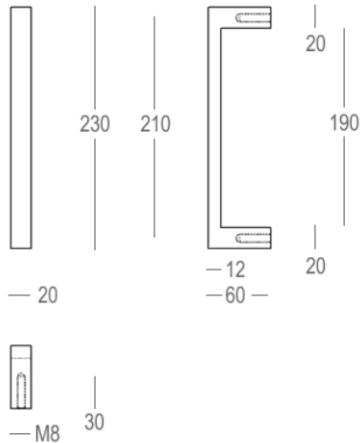

Quincalux

Stockholm Collection - Pull handle

Product information

Collection	Stockholm
Type	Pull handle
Reference	159-21-22-01/210
Finish	Satin brass (22)
Unity	Piece
Material	Brass
Use	Indoor
length	230 mm
Drilling distance	210 mm
Width	20 mm
Height	60 mm
Screw size	M8
Weight	746 gr
Productie	Handgemaakt in België