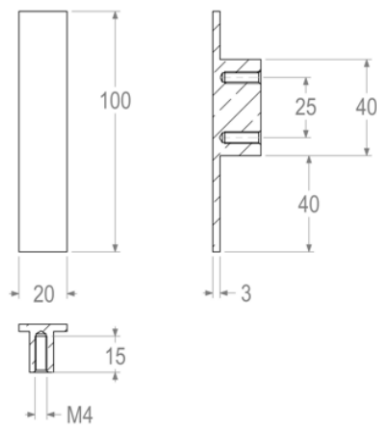

Quincalux

Stockholm Collection - Furniture hardware

Product information

| | |
|-------------------|-----------------------|
| Collection | Stockholm |
| Type | Furniture hardware |
| Reference | 159-20-22-01 |
| Finish | Satin brass (22) |
| Unity | Piece |
| Material | Brass |
| Use | Indoor |
| length | 100 mm |
| Width | 20 mm |
| Height | 20 mm |
| Drilling distance | 32 mm |
| Screw size | M4 |
| Productie | Handgemaakt in België |