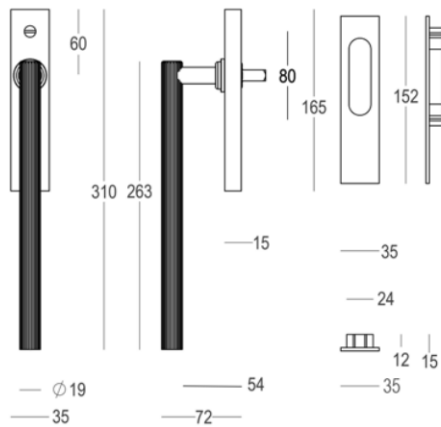

## Product information

Collection	Royal
Type	Sliding door handles
Reference	167-SR-99-01-IN
Finish	Matt brushed nickel (99)
Unity	Set
Material	Brass
With integrated spring	With integrated spring (right/left)
Use	Indoor
length	263 mm
Width	19 mm
Height	74 mm
Drilling distance	80 mm
Screw size	M5
Weight	1150gr
Productie	Handgemaakt in België