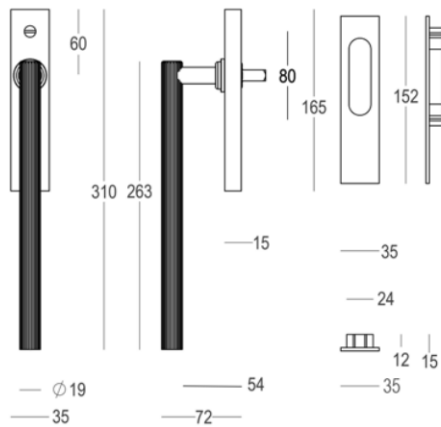

Quincalux

Royal Collection - Sliding door handles

Product information

Collection	Royal
Type	Sliding door handles
Reference	167-SR-22-01-IN
Finish	Satin brass (22)
Unity	Set
Material	Brass
With integrated spring	With integrated spring (right/left)
Use	Indoor
length	263 mm
Width	19 mm
Height	74 mm
Drilling distance	80 mm
Screw size	M5
Weight	1150gr
Productie	Handgemaakt in België