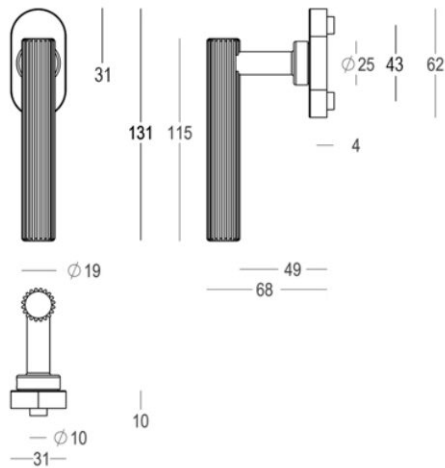

Quincalux

Royal Collection - Window hardware

Product information

| | |
|-------------------|-----------------------|
| Collection | Royal |
| Type | Window hardware |
| Reference | 167-DK-42-11L |
| Finish | Dark bronze (42) |
| Unity | Piece |
| Material | Brass |
| Use | Indoor |
| length | 113 mm |
| Width | 19 mm |
| Height | 67 mm |
| Drilling distance | 43 mm |
| Screw size | C7 |
| Weight | 344gr |
| Productie | Handgemaakt in België |