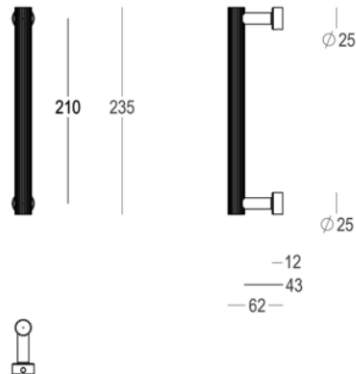

Quincalux

Royal Collection - Pull handle

Product information

Collection	Royal
Type	Pull handle
Reference	167-21-42-01/210
Finish	Dark bronze (42)
Unity	Piece
Material	Brass
Use	Indoor
length	235 mm
Drilling distance	210 mm
Width	19 mm
Height	62 mm
Screw size	M8
Productie	Handgemaakt in België