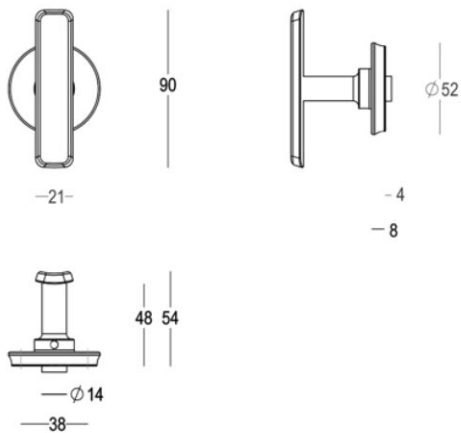

Quincalux

Paris Collection - Door handles

Product information

Collection	Paris
Type	Door handles
Reference	400-R0-60-22T
Finish	Black matt textured (60)
Unity	Pair
Material	Brass
With integrated spring	With integrated spring (right/left)
Use	Indoor
length	90 mm
Width	21 mm
Height	55 mm
Drilling distance	38 mm
Weight	172 gr
Productie	Handgemaakt in België