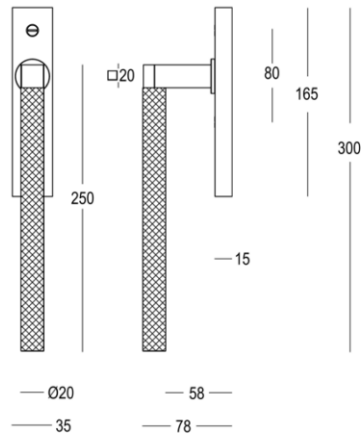

Quincalux

Montreux Collection - Sliding door handles

Product information

Collection	Montreux
Type	Sliding door handles
Reference	190-SR-99-01-IN
Finish	Matt brushed nickel (99)
Unity	Set
Material	Brass
Use	Indoor
length	238 mm
Width	20 mm
Height	78 mm
Drilling distance	80 mm
Screw size	M10
Weight	1686 gr
Option	PZ-cylinder
Productie	Handgemaakt in België