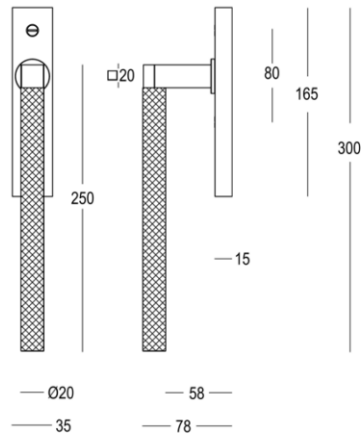

## Product information

Collection	Montreux
Type	Sliding door handles
Reference	190-SR-41-01-IN
Finish	Matt brushed bronze (41)
Unity	Set
Material	Brass
Use	Indoor
length	238 mm
Width	20 mm
Height	78 mm
Drilling distance	80 mm
Screw size	M10
Weight	1686 gr
Option	PZ-cylinder
Productie	Handgemaakt in België