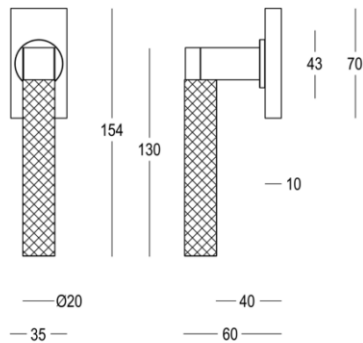

Quincalux

Montreux Collection - Window hardware

Product information

Collection	Montreux
Type	Window hardware
Reference	190-DK-99-11
Finish	Matt brushed nickel (99)
Unity	Piece
Material	Brass
Use	Indoor
length	120 mm
Width	20 mm
Height	60 mm
Drilling distance	43 mm
Screw size	C7
Productie	Handgemaakt in België