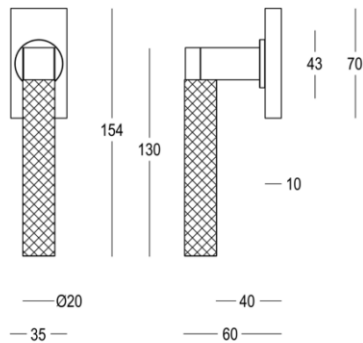

## Product information

Collection	Montreux
Type	Window hardware
Reference	190-DK-42-11
Finish	Dark bronze (42)
Unity	Piece
Material	Brass
Use	Indoor
length	120 mm
Width	20 mm
Height	60 mm
Drilling distance	43 mm
Screw size	C7
Productie	Handgemaakt in België