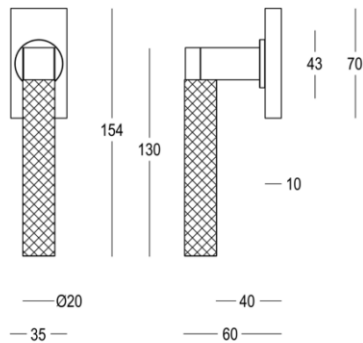

## Product information

Collection	Montreux
Type	Window hardware
Reference	190-DK-41-11
Finish	Matt brushed bronze (41)
Unity	Piece
Material	Brass
Use	Indoor
length	120 mm
Width	20 mm
Height	60 mm
Drilling distance	43 mm
Screw size	C7
Productie	Handgemaakt in België