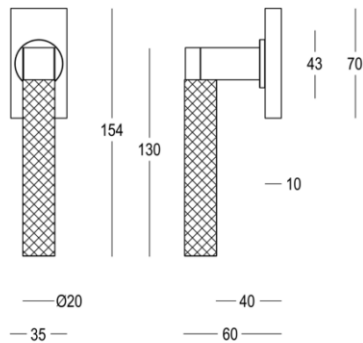

Quincalux

Montreux Collection - Window hardware

Product information

Collection	Montreux
Type	Window hardware
Reference	190-DK-22-11
Finish	Satin brass (22)
Unity	Piece
Material	Brass
Use	Indoor
length	120 mm
Width	20 mm
Height	60 mm
Drilling distance	43 mm
Screw size	C7
Productie	Handgemaakt in België