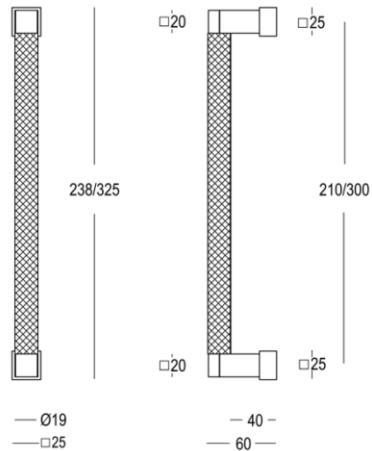

Quincalux

Montreux Collection - Pull handle

Product information

Collection	Montreux
Type	Pull handle
Reference	190-30-99-01/300
Finish	Matt brushed nickel (99)
Unity	Piece
Material	Brass
Use	Indoor
length	325 mm
Drilling distance	300 mm
Width	25 mm
Height	60 mm
Screw size	M8 / M5
Productie	Handgemaakt in België