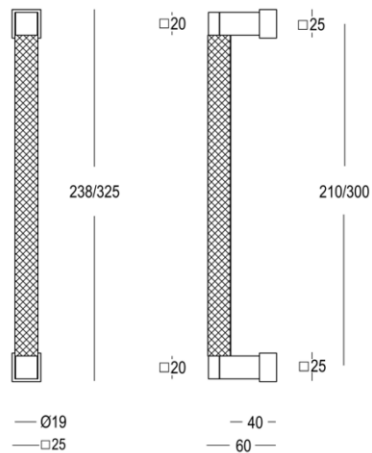

Quincalux

Montreux Collection - Pull handle

Product information

Collection	Montreux
Type	Pull handle
Reference	190-30-41-01/300
Finish	Matt brushed bronze (41)
Unity	Piece
Material	Brass
Use	Indoor
length	325 mm
Drilling distance	300 mm
Width	25 mm
Height	60 mm
Screw size	M8 / M5
Productie	Handgemaakt in België