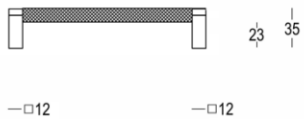

Quincalux

Montreux Collection - Furniture hardware

Product information

Collection	Montreux
Type	Furniture hardware
Reference	190-28-42-01/128
Finish	Dark bronze (42)
Unity	Piece
Material	Brass
Use	Indoor
length	143 mm
Drilling distance	128 mm
Width	12 mm
Height	35 mm
Screw size	M4
Weight	186 gr
Productie	Handgemaakt in België