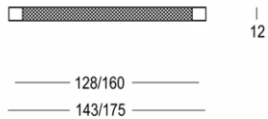

Quincalux

Montreux Collection - Furniture hardware

Product information

Collection	Montreux
Type	Furniture hardware
Reference	190-28-42-01/128
Finish	Dark bronze (42)
Unity	Piece
Material	Brass
Use	Indoor
length	143 mm
Drilling distance	128 mm
Width	12 mm
Height	35 mm
Screw size	M4
Weight	186 gr
Productie	Handgemaakt in België