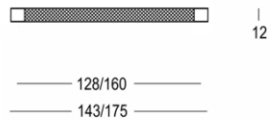

## Product information

Collection	Montreux
Type	Furniture hardware
Reference	190-28-22-01/128
Finish	Satin brass (22)
Unity	Piece
Material	Brass
Use	Indoor
length	143 mm
Drilling distance	128 mm
Width	12 mm
Height	35 mm
Screw size	M4
Weight	186 gr
Productie	Handgemaakt in België