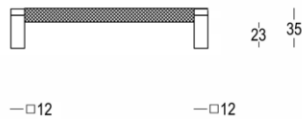

## Product information

Collection	Montreux
Type	Furniture hardware
Reference	190-28-22-01/128
Finish	Satin brass (22)
Unity	Piece
Material	Brass
Use	Indoor
length	143 mm
Drilling distance	128 mm
Width	12 mm
Height	35 mm
Screw size	M4
Weight	186 gr
Productie	Handgemaakt in België