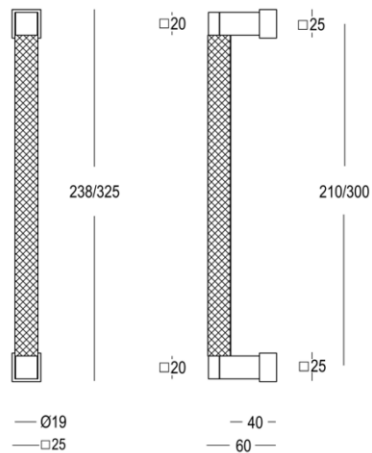

Quincalux

Montreux Collection - Pull handle

Product information

Collection	Montreux
Type	Pull handle
Reference	190-21-99-01/210
Finish	Matt brushed nickel (99)
Unity	Piece
Material	Brass
Use	Indoor
length	235 mm
Drilling distance	210 mm
Width	25 mm
Height	60 mm
Screw size	M8 / M5
Productie	Handgemaakt in België