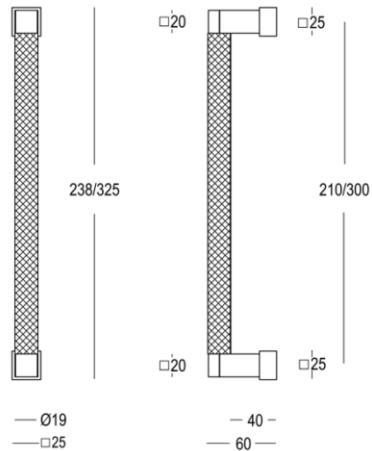

Quincalux

Montreux Collection - Pull handle

Product information

Collection	Montreux
Type	Pull handle
Reference	190-21-42-01/210
Finish	Dark bronze (42)
Unity	Piece
Material	Brass
Use	Indoor
length	235 mm
Drilling distance	210 mm
Width	25 mm
Height	60 mm
Screw size	M8 / M5
Productie	Handgemaakt in België