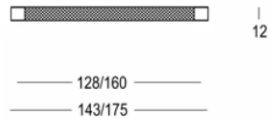

Quincalux

Montreux Collection - Furniture hardware

Product information

Collection	Montreux
Type	Furniture hardware
Reference	190-16-99-01/160
Finish	Matt brushed nickel (99)
Unity	Piece
Material	Brass
Use	Indoor
length	175 mm
Drilling distance	160 mm
Width	12 mm
Height	35 mm
Screw size	M4
Weight	212 gr
Productie	Handgemaakt in België