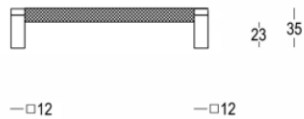

Quincalux

Montreux Collection - Furniture hardware

Product information

Collection	Montreux
Type	Furniture hardware
Reference	190-16-99-01/160
Finish	Matt brushed nickel (99)
Unity	Piece
Material	Brass
Use	Indoor
length	175 mm
Drilling distance	160 mm
Width	12 mm
Height	35 mm
Screw size	M4
Weight	212 gr
Productie	Handgemaakt in België