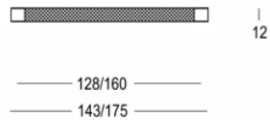

Quincalux

Montreux Collection - Furniture hardware

Product information

Collection	Montreux
Type	Furniture hardware
Reference	190-16-22-01/160
Finish	Satin brass (22)
Unity	Piece
Material	Brass
Use	Indoor
length	175 mm
Drilling distance	160 mm
Width	12 mm
Height	35 mm
Screw size	M4
Weight	212 gr
Productie	Handgemaakt in België