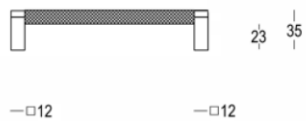

Quincalux

Montreux Collection - Furniture hardware

Product information

Collection	Montreux
Type	Furniture hardware
Reference	190-16-22-01/160
Finish	Satin brass (22)
Unity	Piece
Material	Brass
Use	Indoor
length	175 mm
Drilling distance	160 mm
Width	12 mm
Height	35 mm
Screw size	M4
Weight	212 gr
Productie	Handgemaakt in België