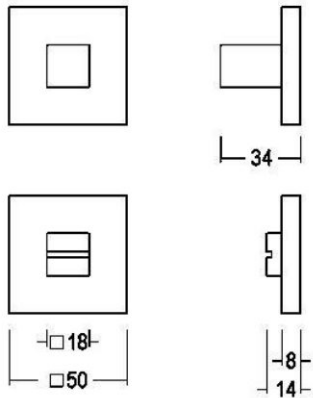

Quincalux

Luxembourg Collection - Lock/release sets

Product information

Collection	Luxembourg
Type	Lock/release sets
Reference	158-RW-99-02-V6
Finish	Matt brushed nickel (99)
Unity	Set
Material	Brass
Use	Indoor
length	34mm
Width	V18/V50mm
Height	34mm
Weight	166gr
Productie	Handgemaakt in België