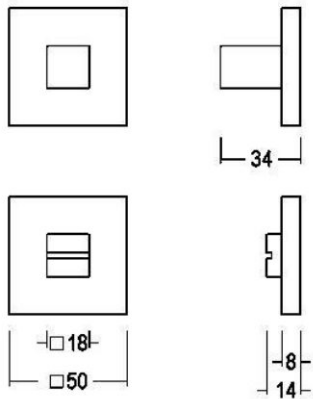

Quincalux

Luxembourg Collection - Lock/release sets

Product information

Collection	Luxembourg
Type	Lock/release sets
Reference	158-RW-60-02-V6
Finish	Black matt textured (60)
Unity	Set
Material	Aluminium
Use	Indoor
length	34mm
Width	V18/V50mm
Height	34mm
Weight	166gr
Productie	Handgemaakt in België