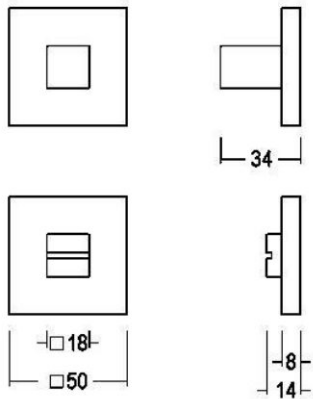

## Product information

Collection	Luxembourg
Type	Lock/release sets
Reference	158-RW-41-02-V6
Finish	Matt brushed bronze (41)
Unity	Set
Material	Brass
Use	Indoor
length	34mm
Width	V18/V50mm
Height	34mm
Weight	166gr
Productie	Handgemaakt in België