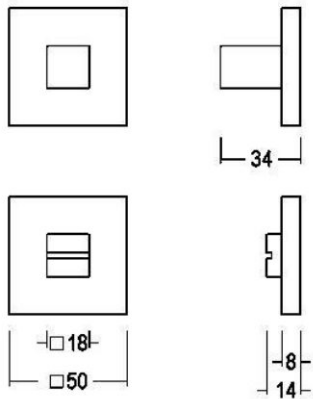

Quincalux

Luxembourg Collection - Lock/release sets

Product information

Collection	Luxembourg
Type	Lock/release sets
Reference	158-RW-22-02-V6
Finish	Satin brass (22)
Unity	Set
Material	Brass
Use	Indoor
length	34mm
Width	V18/V50mm
Height	34mm
Weight	166gr
Productie	Handgemaakt in België