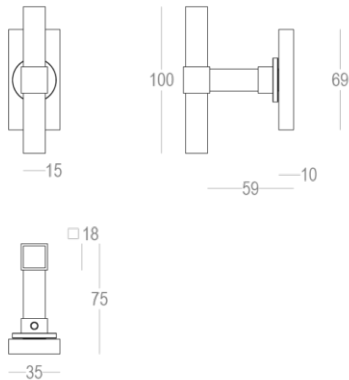

Quincalux

Luxembourg Collection - Window hardware

Product information

Collection	Luxembourg
Type	Window hardware
Reference	158-DK-41-11T
Finish	Matt brushed bronze (41)
Unity	Piece
Material	Brass
Use	Indoor
length	100 mm
Width	15/35 mm
Height	75 mm
Drilling distance	43 mm
Weight	344 gr
Size spindle	C7
Size length	50 mm
Productie	Handgemaakt in België