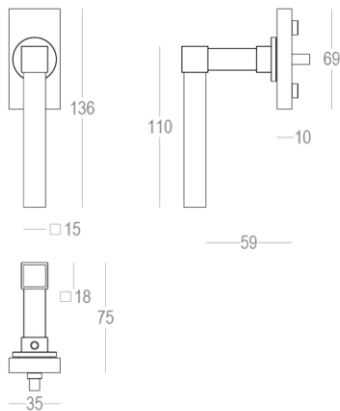

Quincalux

Luxembourg Collection - Window hardware

Product information

Collection	Luxembourg
Type	Window hardware
Reference	158-DK-99-11L
Finish	Matt brushed nickel (99)
Unity	Piece
Material	Brass
Use	Indoor
length	110 mm
Width	15 mm
Height	75 mm
Drilling distance	43 mm
Screw size	C7
Productie	Handgemaakt in België