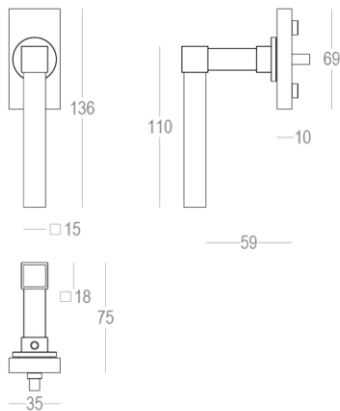

## Product information

Collection	Luxembourg
Type	Window hardware
Reference	158-DK-60-11L
Finish	Black matt textured (60)
Unity	Piece
Material	Aluminium
Use	Indoor
length	110 mm
Width	15 mm
Height	75 mm
Drilling distance	43 mm
Screw size	C7
Productie	Handgemaakt in België