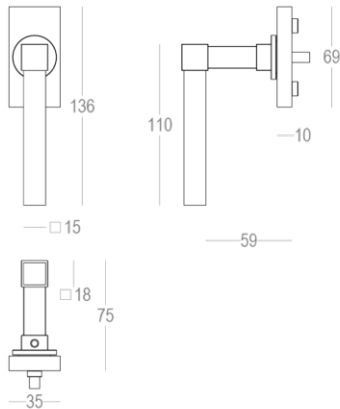

Quincalux

Luxembourg Collection - Window hardware

Product information

Collection	Luxembourg
Type	Window hardware
Reference	158-DK-42-11L
Finish	Dark bronze (42)
Unity	Piece
Material	Brass
Use	Indoor
length	110 mm
Width	15 mm
Height	75 mm
Drilling distance	43 mm
Screw size	C7
Productie	Handgemaakt in België