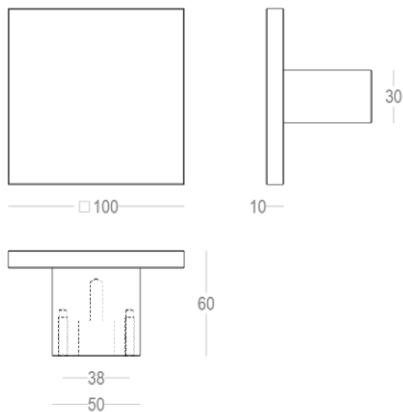

Quincalux

Quincalux

Quincalux

Quincalux

Luxembourg Collection - Furniture

hardware

Product information

Collection	Luxembourg
Type	Furniture hardware
Reference	158-10-65-01
Finish	White matt textured (65)
Unity	Piece
Material	Aluminium
Use	Indoor
length	100 mm
Width	100 mm
Height	60 mm
Screw size	M8
Inclusive mounting set	818-DA
Productie	Handgemaakt in België