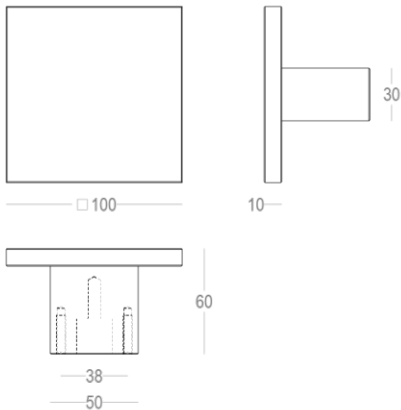

Quincalux

Quincalux

Quincalux

Quincalux

Luxembourg Collection - Furniture

hardware

Product information

Collection	Luxembourg
Type	Furniture hardware
Reference	158-10-60-01
Finish	Black matt textured (60)
Unity	Piece
Material	Aluminium
Use	Indoor
length	100 mm
Width	100 mm
Height	60 mm
Screw size	M8
Inclusive mounting set	818-DA
Productie	Handgemaakt in België