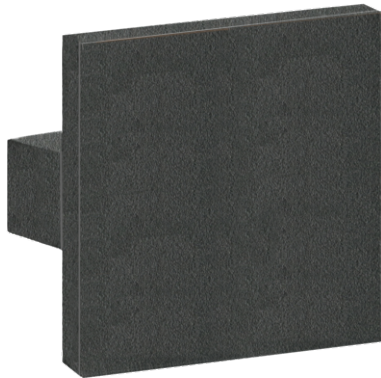

Quincalux

Quincalux

Quincalux

Quincalux

Luxembourg Collection - Furniture

hardware

Product information

Collection	Luxembourg
Type	Furniture hardware
Reference	158-10-60-01
Finish	Black matt textured (60)
Unity	Piece
Material	Aluminium
Use	Indoor
length	100 mm
Width	100 mm
Height	60 mm
Screw size	M8
Inclusive mounting set	818-DA
Productie	Handgemaakt in België