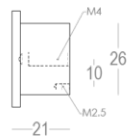

Quincalux

Quincalux

Quincalux

Quincalux

Luxembourg Collection - Furniture

hardware

Product information

| | |
|------------|--------------------------|
| Collection | Luxembourg |
| Type | Furniture hardware |
| Reference | 158-35-65-01 |
| Finish | White matt textured (65) |
| Unity | Piece |
| Material | Aluminium |
| Use | Indoor |
| length | 35 mm |
| Width | 35 mm |
| Height | 20 mm |
| Screw size | M4 |
| Productie | Handgemaakt in België |