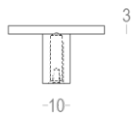

Quincalux

Quincalux

Quincalux

Quincalux

Luxembourg Collection - Furniture

hardware

Product information

| | |
|------------|--------------------------|
| Collection | Luxembourg |
| Type | Furniture hardware |
| Reference | 158-35-65-01 |
| Finish | White matt textured (65) |
| Unity | Piece |
| Material | Aluminium |
| Use | Indoor |
| length | 35 mm |
| Width | 35 mm |
| Height | 20 mm |
| Screw size | M4 |
| Productie | Handgemaakt in België |