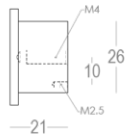

## Luxembourg Collection - Furniture

hardware

□ 35

26  
21  
M4  
M2.5

-10-

## Product information

Collection	Luxembourg
Type	Furniture hardware
Reference	158-35-60-01
Finish	Black matt textured (60)
Unity	Piece
Material	Brass
Use	Indoor
length	35 mm
Width	35 mm
Height	20 mm
Screw size	M4
Productie	Handgemaakt in België