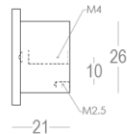

## Product information

|            |                       |
|------------|-----------------------|
| Collection | Luxembourg            |
| Type       | Furniture hardware    |
| Reference  | 158-35-42-01          |
| Finish     | Dark bronze (42)      |
| Unity      | Piece                 |
| Material   | Brass                 |
| Use        | Indoor                |
| length     | 35 mm                 |
| Width      | 35 mm                 |
| Height     | 20 mm                 |
| Screw size | M4                    |
| Productie  | Handgemaakt in België |