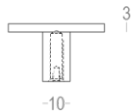

## Product information

|            |                       |
|------------|-----------------------|
| Collection | Luxembourg            |
| Type       | Furniture hardware    |
| Reference  | 158-35-42-01          |
| Finish     | Dark bronze (42)      |
| Unity      | Piece                 |
| Material   | Brass                 |
| Use        | Indoor                |
| length     | 35 mm                 |
| Width      | 35 mm                 |
| Height     | 20 mm                 |
| Screw size | M4                    |
| Productie  | Handgemaakt in België |