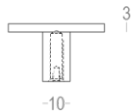

Quincalux

Quincalux

Quincalux

Quincalux

Luxembourg Collection - Furniture

hardware

Product information

Collection	Luxembourg
Type	Furniture hardware
Reference	158-35-41-01
Finish	Matt brushed bronze (41)
Unity	Piece
Material	Brass
Use	Indoor
length	35 mm
Width	35 mm
Height	20 mm
Screw size	M4
Productie	Handgemaakt in België