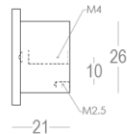

Quincalux

Quincalux

Quincalux

Quincalux

Luxembourg Collection - Furniture

hardware

Product information

Collection	Luxembourg
Type	Furniture hardware
Reference	158-35-41-01
Finish	Matt brushed bronze (41)
Unity	Piece
Material	Brass
Use	Indoor
length	35 mm
Width	35 mm
Height	20 mm
Screw size	M4
Productie	Handgemaakt in België