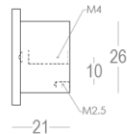

Quincalux

Quincalux

Quincalux

Quincalux

Luxembourg Collection - Furniture

hardware

Product information

Collection	Luxembourg
Type	Furniture hardware
Reference	158-35-22-01
Finish	Satin brass (22)
Unity	Piece
Material	Brass
Use	Indoor
length	35 mm
Width	35 mm
Height	20 mm
Screw size	M4
Productie	Handgemaakt in België