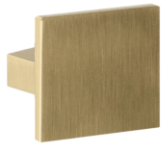

Quincalux

Quincalux

Quincalux

Quincalux

Luxembourg Collection - Furniture

hardware

Product information

Collection	Luxembourg
Type	Furniture hardware
Reference	158-35-22-01
Finish	Satin brass (22)
Unity	Piece
Material	Brass
Use	Indoor
length	35 mm
Width	35 mm
Height	20 mm
Screw size	M4
Productie	Handgemaakt in België