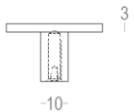

Quincalux

Quincalux

Quincalux

Quincalux

Luxembourg Collection - Furniture

hardware

Product information

Collection	Luxembourg
Type	Furniture hardware
Reference	158-35-22-01
Finish	Satin brass (22)
Unity	Piece
Material	Brass
Use	Indoor
length	35 mm
Width	35 mm
Height	20 mm
Screw size	M4
Productie	Handgemaakt in België