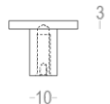

## Product information

Collection	Luxembourg
Type	Furniture hardware
Reference	158-25-99-01
Finish	Matt brushed nickel (99)
Unity	Piece
Material	Brass
Use	Indoor
length	25 mm
Width	25 mm
Height	20 mm
Screw size	M4
Productie	Handgemaakt in België