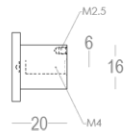

## Product information

Collection	Luxembourg
Type	Furniture hardware
Reference	158-25-99-01
Finish	Matt brushed nickel (99)
Unity	Piece
Material	Brass
Use	Indoor
length	25 mm
Width	25 mm
Height	20 mm
Screw size	M4
Productie	Handgemaakt in België