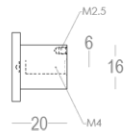

Quincalux

Quincalux

Quincalux

Quincalux

Luxembourg Collection - Furniture

hardware

Product information

Collection	Luxembourg
Type	Furniture hardware
Reference	158-25-65-01
Finish	White matt textured (65)
Unity	Piece
Material	Aluminium
Use	Indoor
length	25 mm
Width	25 mm
Height	20 mm
Screw size	M4
Productie	Handgemaakt in België