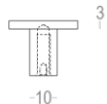

Quincalux

Quincalux

Quincalux

Quincalux

Luxembourg Collection - Furniture

hardware

Product information

Collection	Luxembourg
Type	Furniture hardware
Reference	158-25-65-01
Finish	White matt textured (65)
Unity	Piece
Material	Aluminium
Use	Indoor
length	25 mm
Width	25 mm
Height	20 mm
Screw size	M4
Productie	Handgemaakt in België