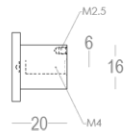

Quincalux

Luxembourg Collection - Furniture

hardware

□ 25

-10-

Product information

Collection	Luxembourg
Type	Furniture hardware
Reference	158-25-60-01
Finish	Black matt textured (60)
Unity	Piece
Material	Aluminium
Use	Indoor
length	25 mm
Width	25 mm
Height	20 mm
Screw size	M4
Productie	Handgemaakt in België