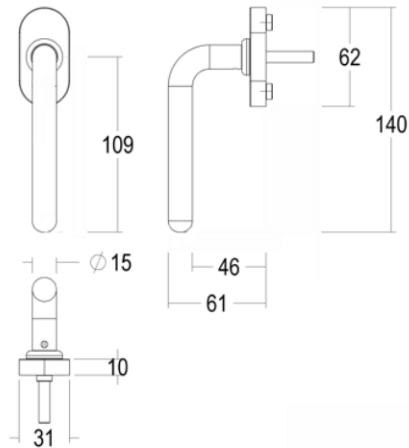

Quincalux

Lisbon Collection - Window hardware

Product information

Collection	Lisbon
Type	Window hardware
Reference	153-DK-22-11
Finish	Satin brass (22)
Unity	Piece
Material	Brass
With integrated spring	With integrated spring (right/left)
Use	Indoor
length	140 mm
Width	15/31 mm
Height	61 mm
Drilling distance	43 mm
Weight	252 gr
Size spindle	C7
Size length	50 mm
Productie	Handgemaakt in België