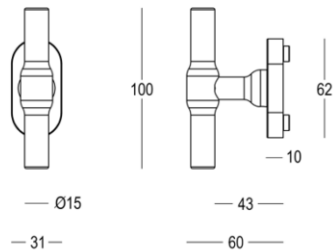

Quincalux

Copenhagen Collection - Window hardware

Product information

Collection	Copenhagen
Type	Window hardware
Reference	197-DK-22-11T
Finish	Satin brass (22)
Unity	Piece
Material	Brass
Use	Indoor
length	100 mm
Width	15/31 mm
Height	60 mm
Drilling distance	43 mm
Weight	284 gr
Size spindle	7 mm
Size length	50 mm
Productie	Handgemaakt in België