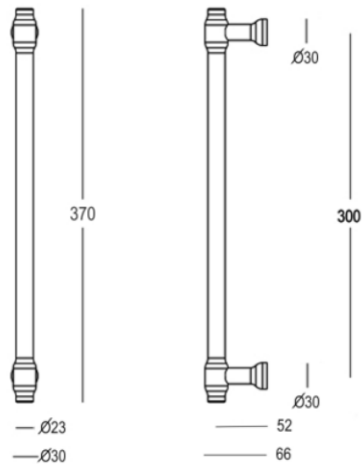

Quincalux

Copenhagen Collection - Pull handle

Product information

Collection	Copenhagen
Type	Pull handle
Reference	197-30-60-01/300
Finish	Black matt textured (60)
Unity	Piece
Material	Brass
Use	Indoor
length	370 mm
Width	d23 mm / D30 mm
Height	66 mm
Drilling distance	300 mm
Screw size	m8
Weight	1 660 gr
Inclusive mounting set	818-DA-xx-02
Productie	Handgemaakt in België