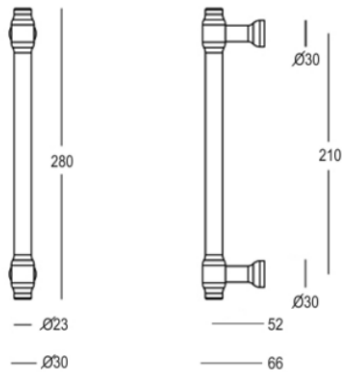

## Copenhagen Collection - Pull handle

## Product information

Collection	Copenhagen
Type	Pull handle
Reference	197-21-42-01/210
Finish	Dark bronze (42)
Unity	Piece
Material	Brass
Use	Indoor
length	280 mm
Width	23/30 mm
Height	66 mm
Drilling distance	210 mm
Screw size	m8
Weight	1 350 gr
Inclusive mounting set	818-DA-xx-02
Productie	Handgemaakt in België