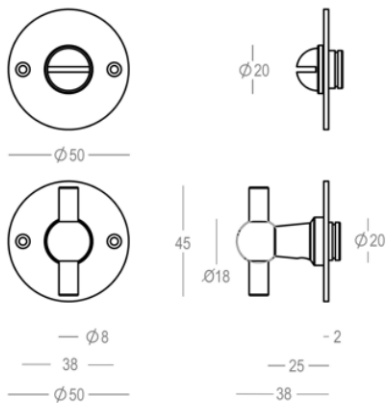

Quincalux

Brussels Collection - Lock/release sets

Product information

Collection	Brussels
Type	Lock/release sets
Reference	124-RW-65-02-V6
Finish	White matt textured (65)
Unity	Set
Material	Brass
Use	Indoor
Width	R/50mm
Productie	Handgemaakt in België