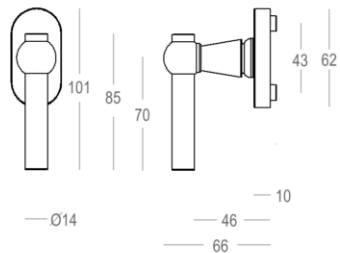

Quincalux

Brussels Collection - Window hardware

Product information

Collection	Brussels
Type	Window hardware
Reference	124-DK-26-11L
Finish	Antique brass (26)
Unity	Set
Material	Brass
length	101 mm
Width	31 mm
Height	66 mm
Drilling distance	43 mm
Productie	Handgemaakt in België