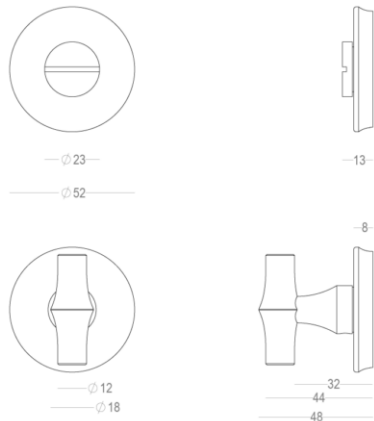

Quincalux

Bangkok Collection - Lock/release sets

Product information

Collection	Bangkok
Type	Lock/release sets
Reference	405-RW-99-02
Finish	Matt brushed nickel (99)
Unity	Set
Material	Brass
Use	Indoor
length	46 mm
Width	12/52 mm
Height	48 mm
Drilling distance	38 mm
Screw size	M5
Weight	195 g
Productie	Handgemaakt in België