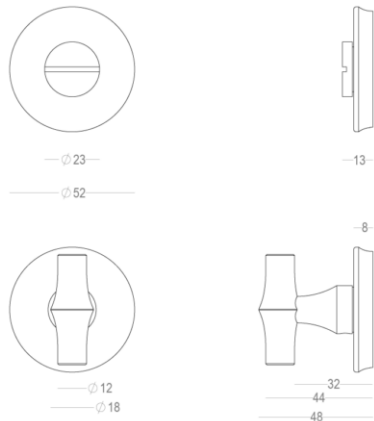

## Bangkok Collection - Lock/release sets

## Product information

Collection	Bangkok
Type	Lock/release sets
Reference	405-RW-60-02
Finish	Black matt textured (60)
Unity	Set
Material	Brass
Use	Indoor
length	46 mm
Width	12/52 mm
Height	48 mm
Drilling distance	38 mm
Screw size	M5
Weight	195 g
Productie	Handgemaakt in België