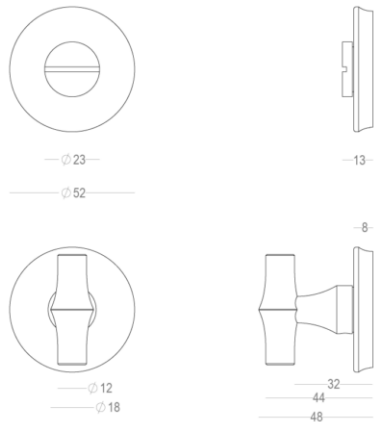

Quincalux

Bangkok Collection - Lock/release sets

Product information

Collection	Bangkok
Type	Lock/release sets
Reference	405-RW-41-02
Finish	Matt brushed bronze (41)
Unity	Set
Material	Brass
Use	Indoor
length	46 mm
Width	12/52 mm
Height	48 mm
Drilling distance	38 mm
Screw size	M5
Weight	195 g
Productie	Handgemaakt in België